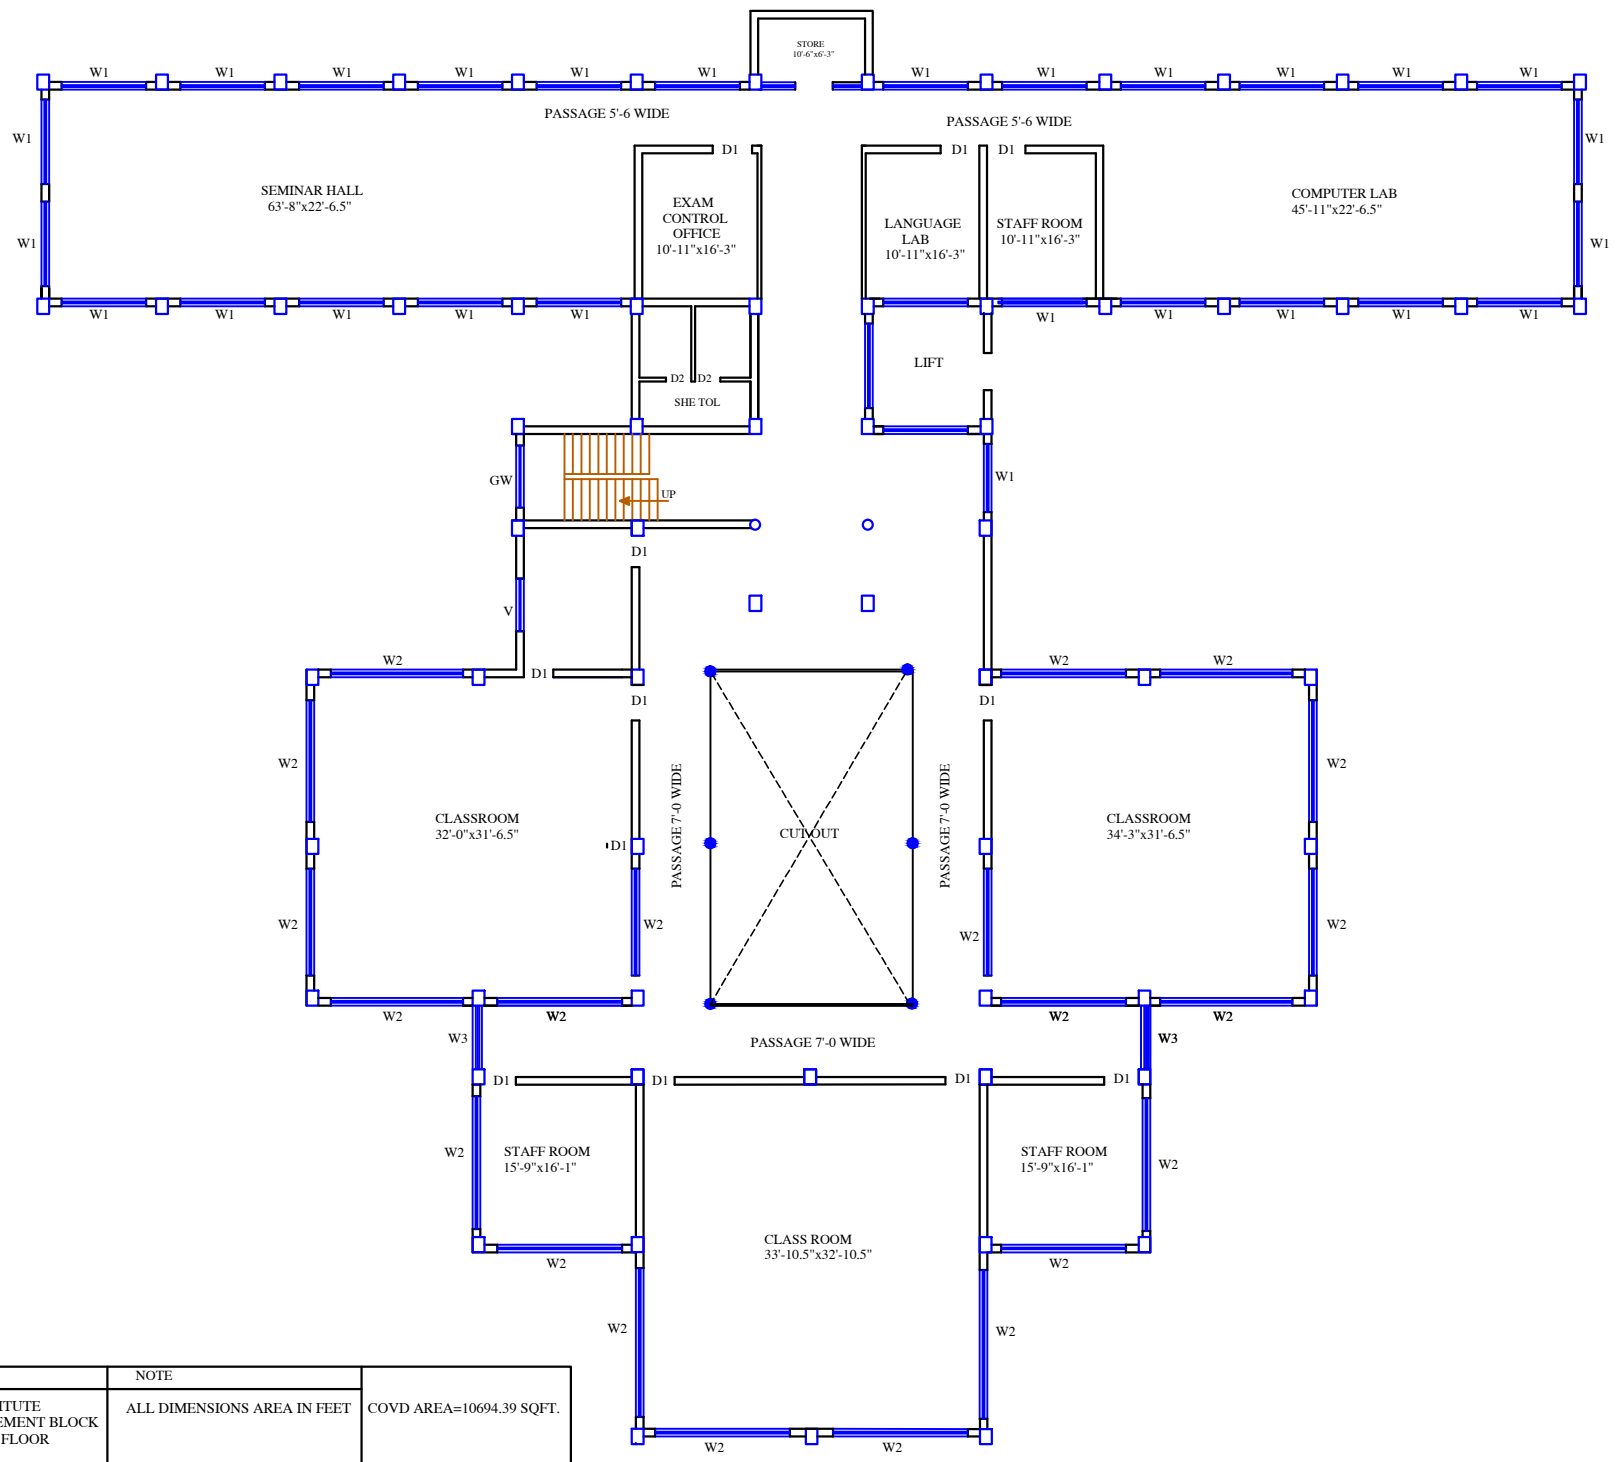

TITLE	NOTE	
L.R INSTITUTE MANAGEMENT BLOCK FIFTH FLOOR	ALL DIMENSIONS AREA IN FEET	COVID AREA=4390.60 SQFT.

TITLE	NOTE	
L.R INSTITUTE MANAGEMENT BLOCK FIRST FLOOR	ALL DIMENSIONS AREA IN FEET	COVID AREA=9451.00 SQFT.

TITLE	NOTE	
L.R INSTITUTE MANAGEMENT BLOCK FOURTH FLOOR	ALL DIMENSIONS AREA IN FEET	COVID AREA=10713.49 SQFT.

TITLE

NOTE

L.R INSTITUTE
MANAGEMENT BLOCK
GROUND FLOOR

ALL DIMENSIONS AREA IN FEET

TITLE	NOTE	
L.R INSTITUTE MANAGEMENT BLOCK GROUND FLOOR	ALL DIMENSIONS AREA IN FEET	COVID AREA=6464.44 SQFT.

TITLE	NOTE	
L.R. INSTITUTE MANAGEMENT BLOCK SECOND FLOOR	ALL DIMENSIONS AREA IN FEET	COVID AREA=10694.39 SQFT.

TITLE	NOTE	
L.R. INSTITUTE MANAGEMENT BLOCK THIRD FLOOR	ALL DIMENSIONS AREA IN FEET	COVD AREA=10694.39 SQFT.