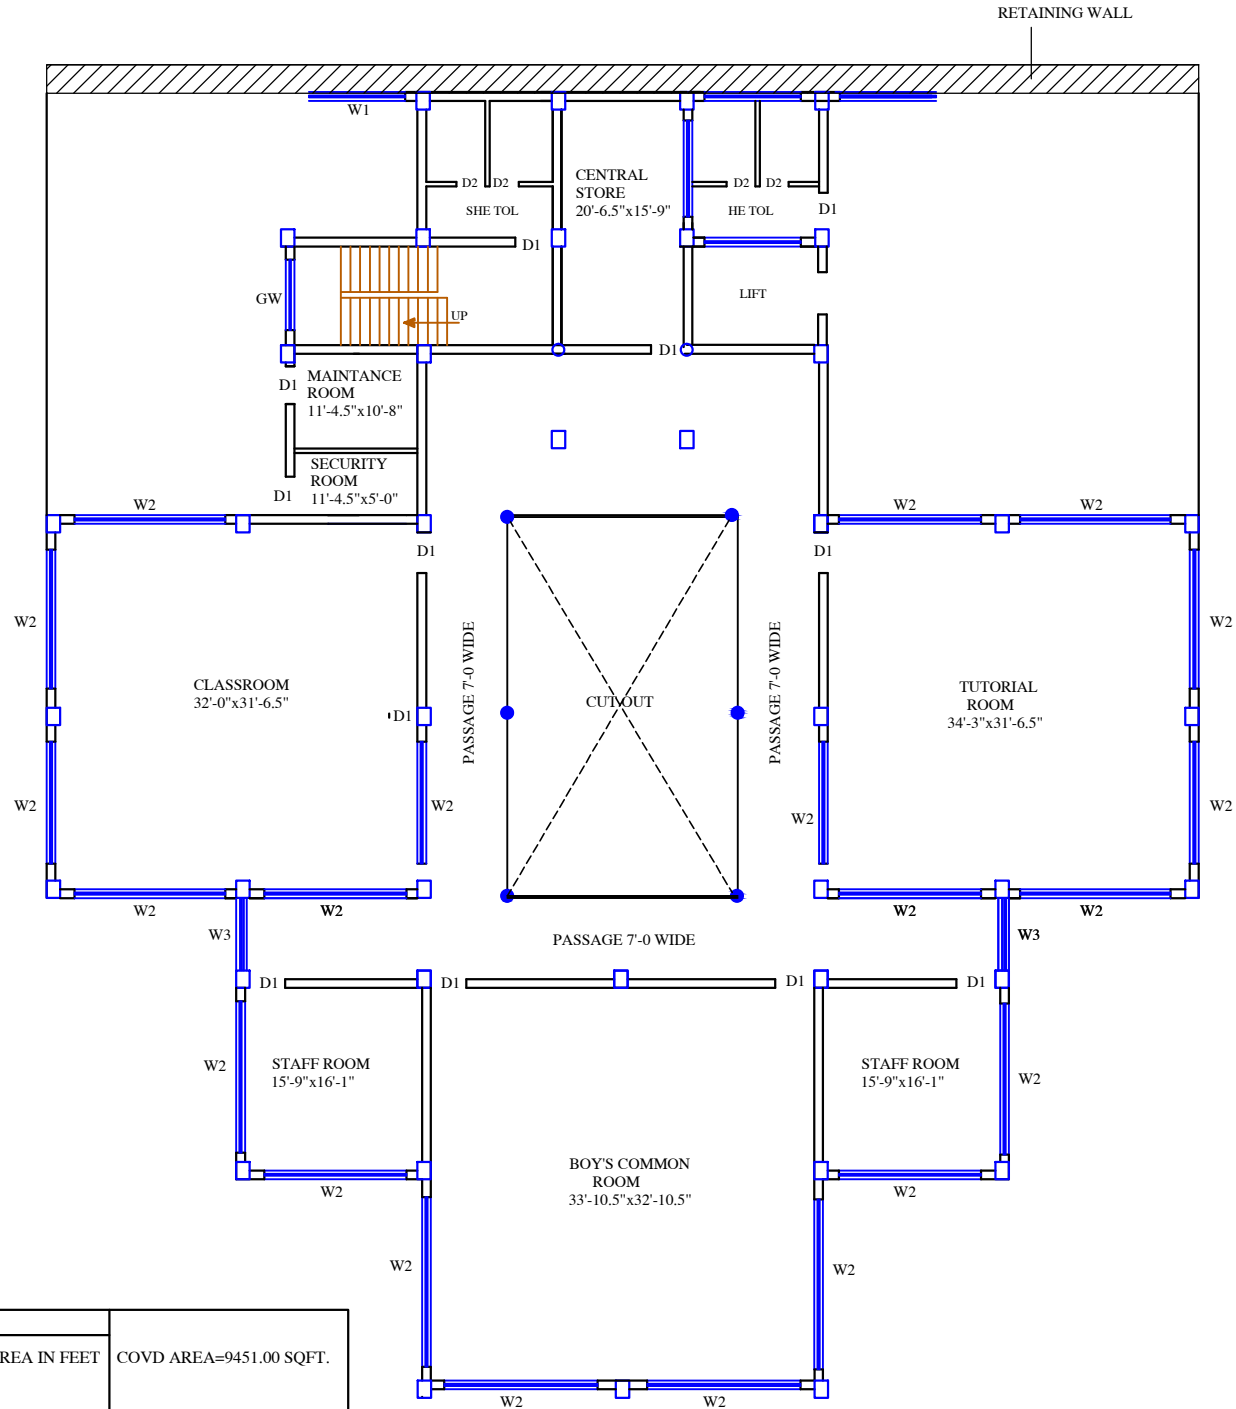

TITLE	NOTE	
L.R INSTITUTE MANAGEMENT BLOCK FIFTH FLOOR	ALL DIMENSIONS AREA IN FEET	COVID AREA=4390.60 SQFT.

TITLE	NOTE	
L.R INSTITUTE MANAGEMENT BLOCK FIRST FLOOR	ALL DIMENSIONS AREA IN FEET	COVID AREA=9451.00 SQFT.

TITLE	NOTE	
L.R INSTITUTE MANAGEMENT BLOCK FOURTH FLOOR	ALL DIMENSIONS AREA IN FEET	COVID AREA=10713.49 SQFT.

TITLE

NOTE

L.R INSTITUTE
MANAGEMENT BLOCK
GROUND FLOOR

ALL DIMENSIONS AREA IN FEET

TITLE	NOTE	
L.R INSTITUTE MANAGEMENT BLOCK GROUND FLOOR	ALL DIMENSIONS AREA IN FEET	COVID AREA=6464.44 SQFT.

TITLE	NOTE	
L.R. INSTITUTE MANAGEMENT BLOCK SECOND FLOOR	ALL DIMENSIONS AREA IN FEET	COVID AREA=10694.39 SQFT.

TITLE	NOTE	
L.R. INSTITUTE MANAGEMENT BLOCK THIRD FLOOR	ALL DIMENSIONS AREA IN FEET	COVD AREA=10694.39 SQFT.