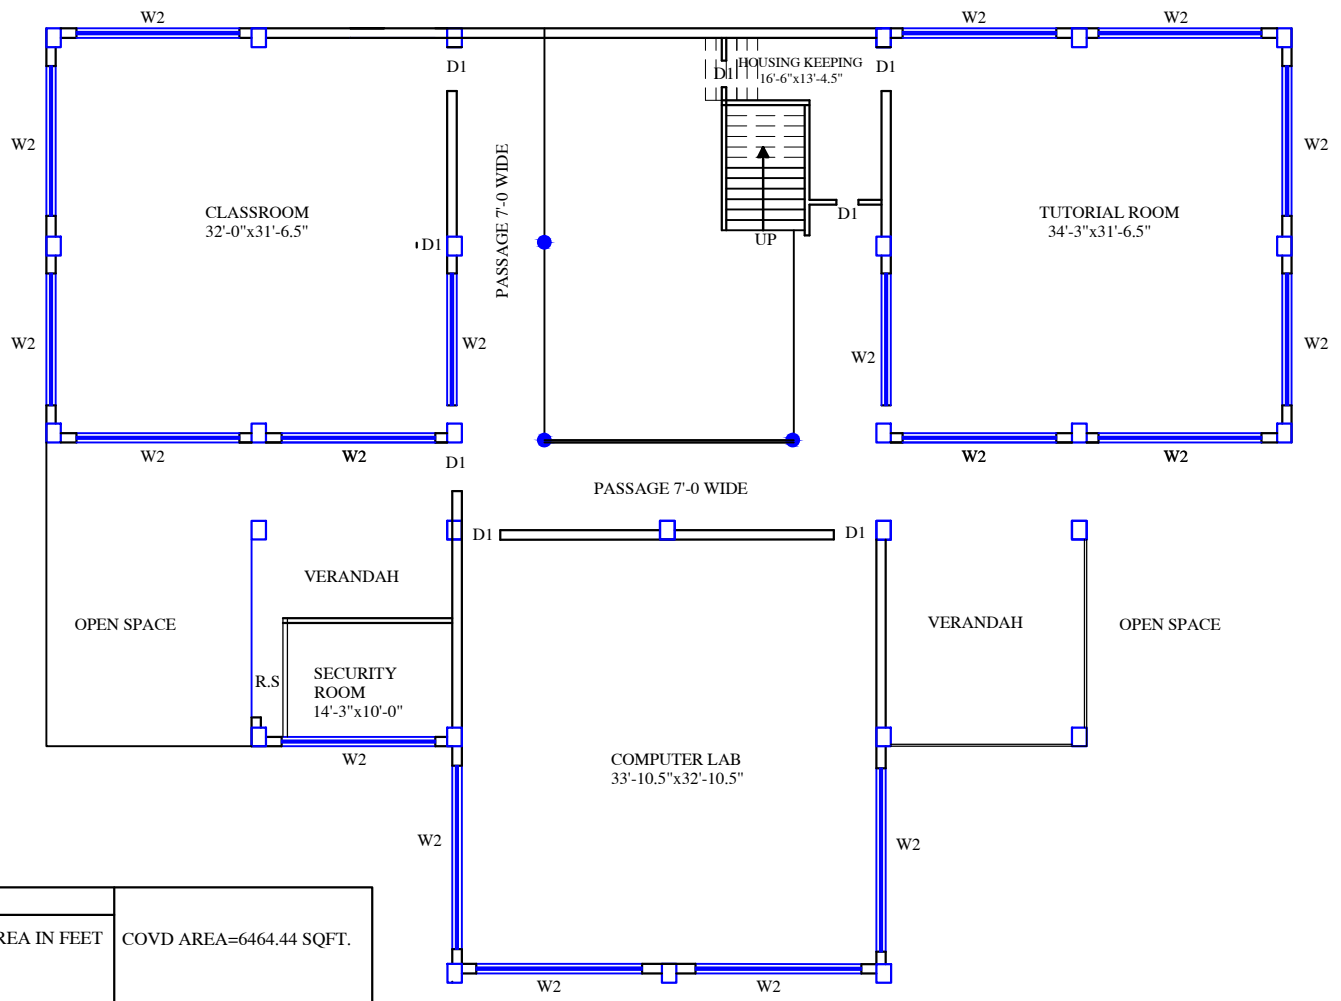

TITLE	NOTE	
L.R INSTITUTE MANAGEMENT BLOCK FIFTH FLOOR	ALL DIMENSIONS AREA IN FEET	COVID AREA=4390.60 SQFT.

TITLE	NOTE	
L.R INSTITUTE MANAGEMENT BLOCK FIRST FLOOR	ALL DIMENSIONS AREA IN FEET	COVID AREA=9451.00 SQFT.

TITLE	NOTE	
L.R INSTITUTE MANAGEMENT BLOCK FOURTH FLOOR	ALL DIMENSIONS AREA IN FEET	COVID AREA=10713.49 SQFT.

TITLE

NOTE

L.R INSTITUTE
MANAGEMENT BLOCK
GROUND FLOOR

ALL DIMENSIONS AREA IN FEET

TITLE	NOTE	
L.R INSTITUTE MANAGEMENT BLOCK GROUND FLOOR	ALL DIMENSIONS AREA IN FEET	COVID AREA=6464.44 SQFT.

TITLE	NOTE	
L.R. INSTITUTE MANAGEMENT BLOCK SECOND FLOOR	ALL DIMENSIONS AREA IN FEET	COVID AREA=10694.39 SQFT.

TITLE	NOTE	
L.R. INSTITUTE MANAGEMENT BLOCK THIRD FLOOR	ALL DIMENSIONS AREA IN FEET	COVD AREA=10694.39 SQFT.