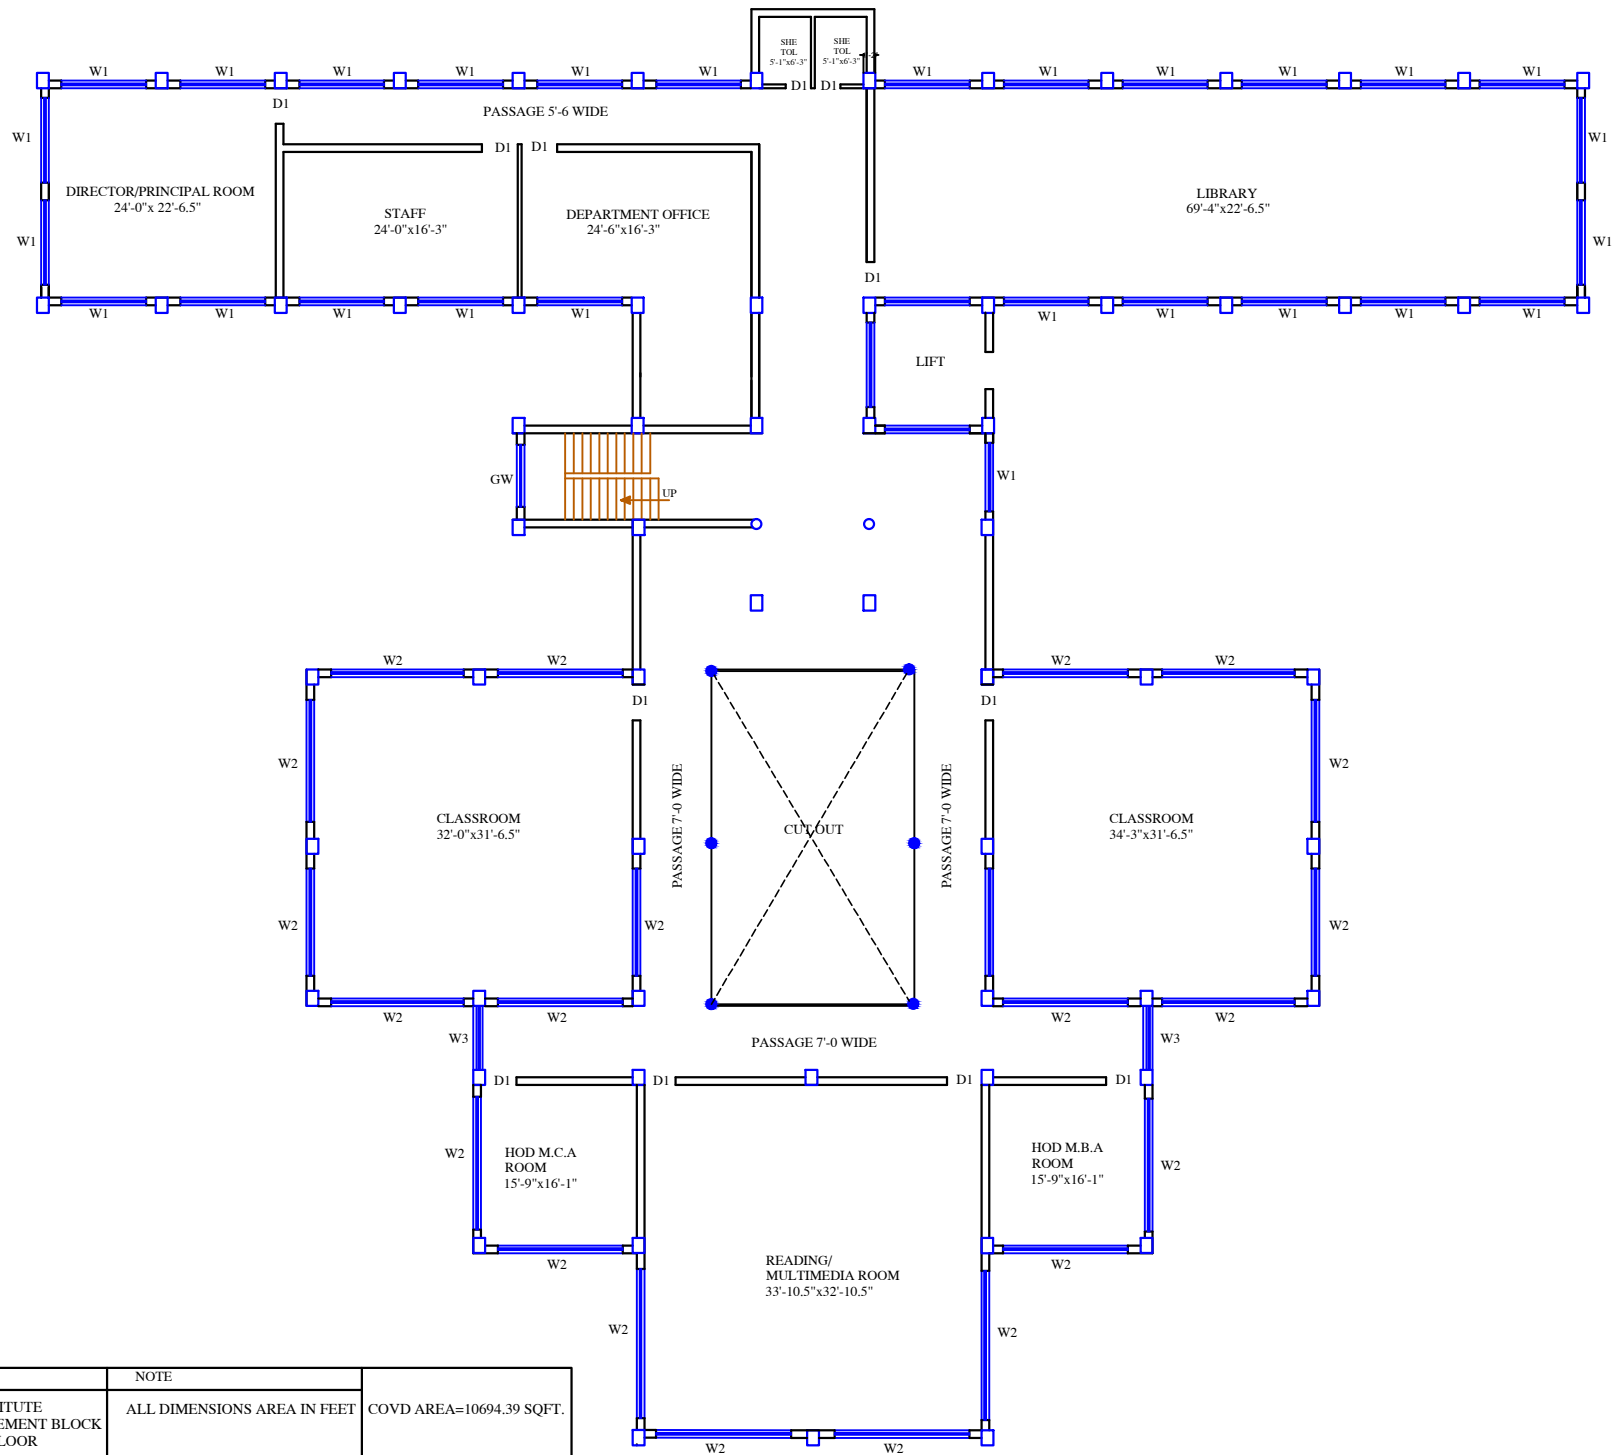

TITLE	NOTE	
L.R INSTITUTE MANAGEMENT BLOCK FIFTH FLOOR	ALL DIMENSIONS AREA IN FEET	COVID AREA=4390.60 SQFT.

TITLE	NOTE	
L.R INSTITUTE MANAGEMENT BLOCK FIRST FLOOR	ALL DIMENSIONS AREA IN FEET	COVID AREA=9451.00 SQFT.

TITLE	NOTE	
L.R INSTITUTE MANAGEMENT BLOCK FOURTH FLOOR	ALL DIMENSIONS AREA IN FEET	COVID AREA=10713.49 SQFT.

TITLE

NOTE

L.R INSTITUTE
MANAGEMENT BLOCK
GROUND FLOOR

ALL DIMENSIONS AREA IN FEET

TITLE	NOTE	
L.R INSTITUTE MANAGEMENT BLOCK GROUND FLOOR	ALL DIMENSIONS AREA IN FEET	COVID AREA=6464.44 SQFT.

TITLE	NOTE	
L.R. INSTITUTE MANAGEMENT BLOCK SECOND FLOOR	ALL DIMENSIONS AREA IN FEET	COVID AREA=10694.39 SQFT.

TITLE	NOTE	
L.R. INSTITUTE MANAGEMENT BLOCK THIRD FLOOR	ALL DIMENSIONS AREA IN FEET	COVD AREA=10694.39 SQFT.