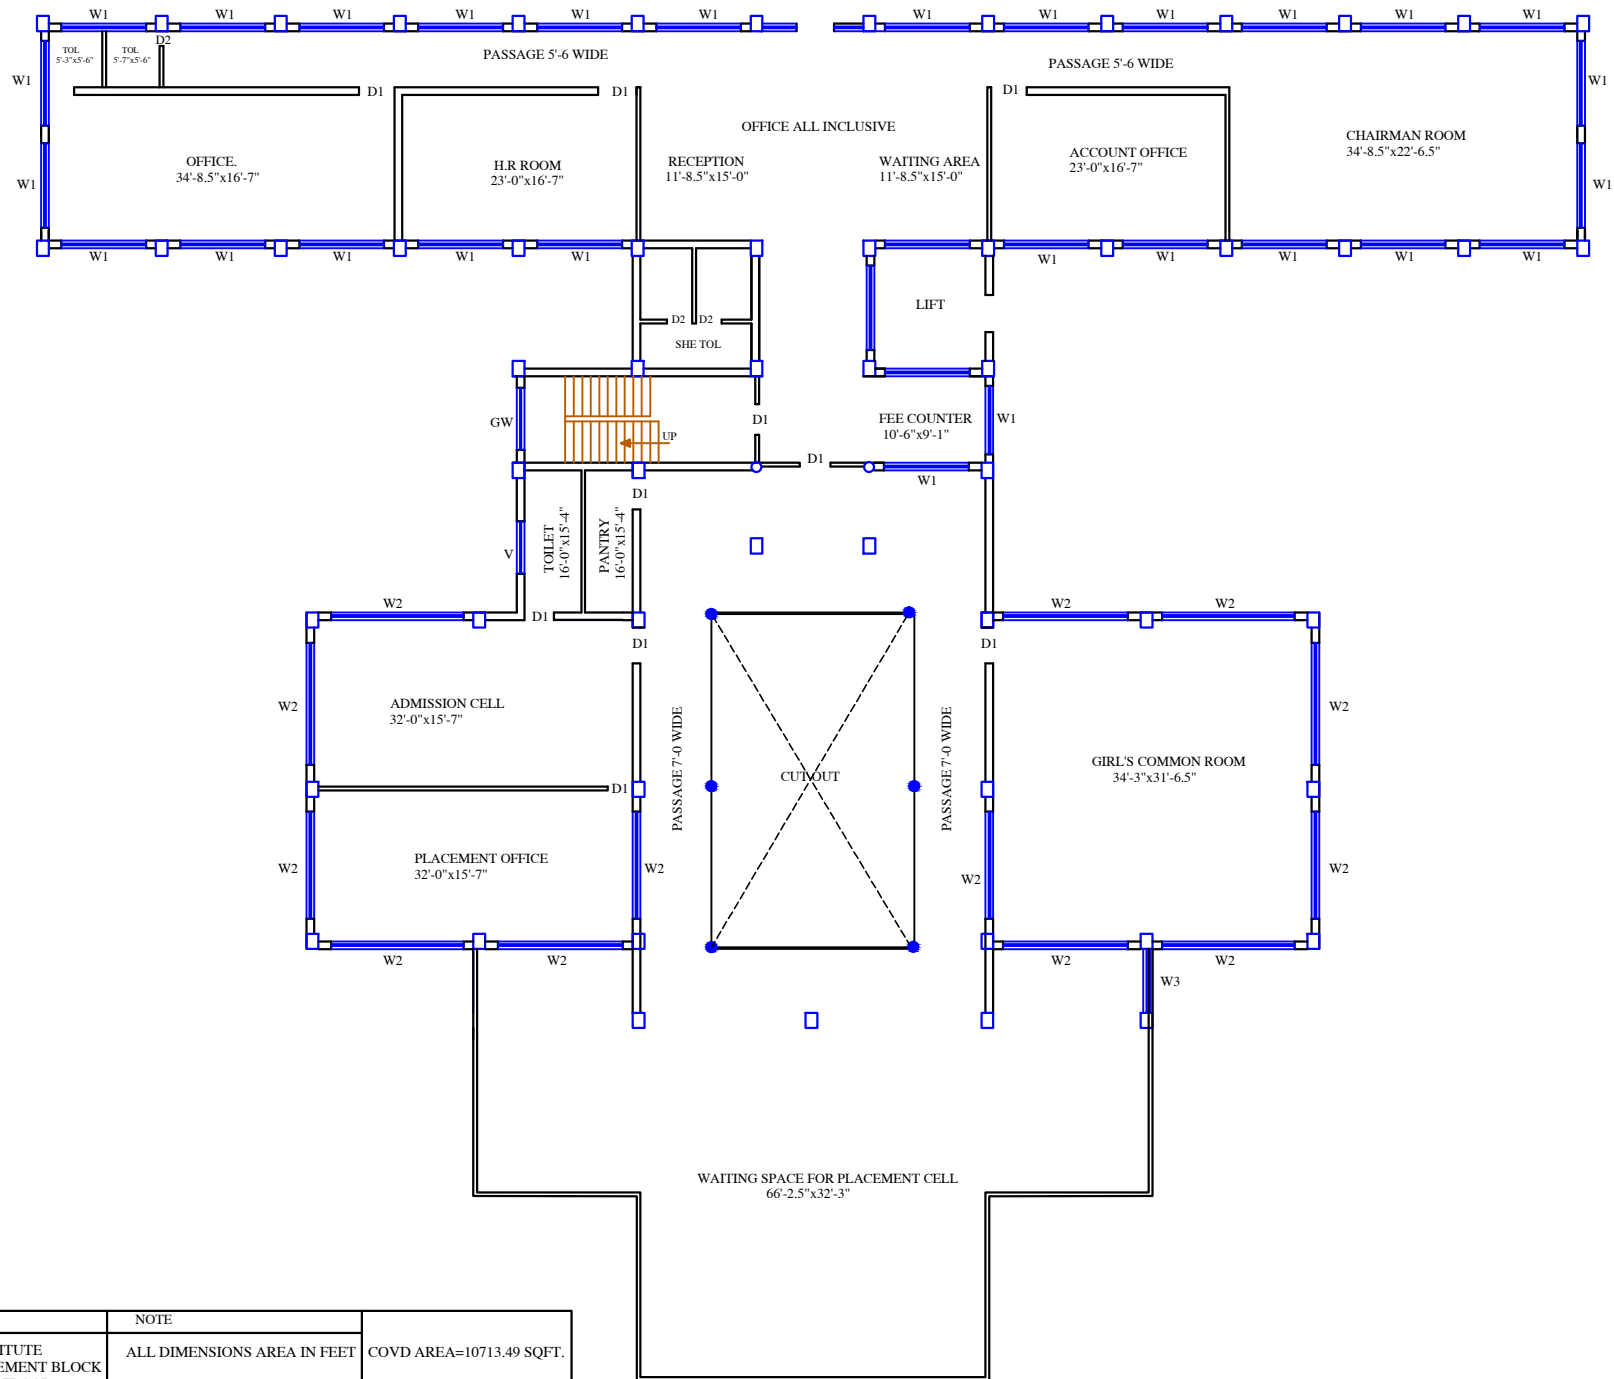

TITLE	NOTE	
L.R INSTITUTE MANAGEMENT BLOCK FIFTH FLOOR	ALL DIMENSIONS AREA IN FEET	COVID AREA=4390.60 SQFT.

TITLE	NOTE	
L.R INSTITUTE MANAGEMENT BLOCK FIRST FLOOR	ALL DIMENSIONS AREA IN FEET	COVID AREA=9451.00 SQFT.

TITLE	NOTE	
L.R INSTITUTE MANAGEMENT BLOCK FOURTH FLOOR	ALL DIMENSIONS AREA IN FEET	COVID AREA=10713.49 SQFT.

TITLE

NOTE

L.R INSTITUTE
MANAGEMENT BLOCK
GROUND FLOOR

ALL DIMENSIONS AREA IN FEET

TITLE	NOTE	
L.R INSTITUTE MANAGEMENT BLOCK GROUND FLOOR	ALL DIMENSIONS AREA IN FEET	COVID AREA=6464.44 SQFT.

TITLE	NOTE	
L.R. INSTITUTE MANAGEMENT BLOCK SECOND FLOOR	ALL DIMENSIONS AREA IN FEET	COVID AREA=10694.39 SQFT.

TITLE	NOTE	
L.R. INSTITUTE MANAGEMENT BLOCK THIRD FLOOR	ALL DIMENSIONS AREA IN FEET	COVD AREA=10694.39 SQFT.